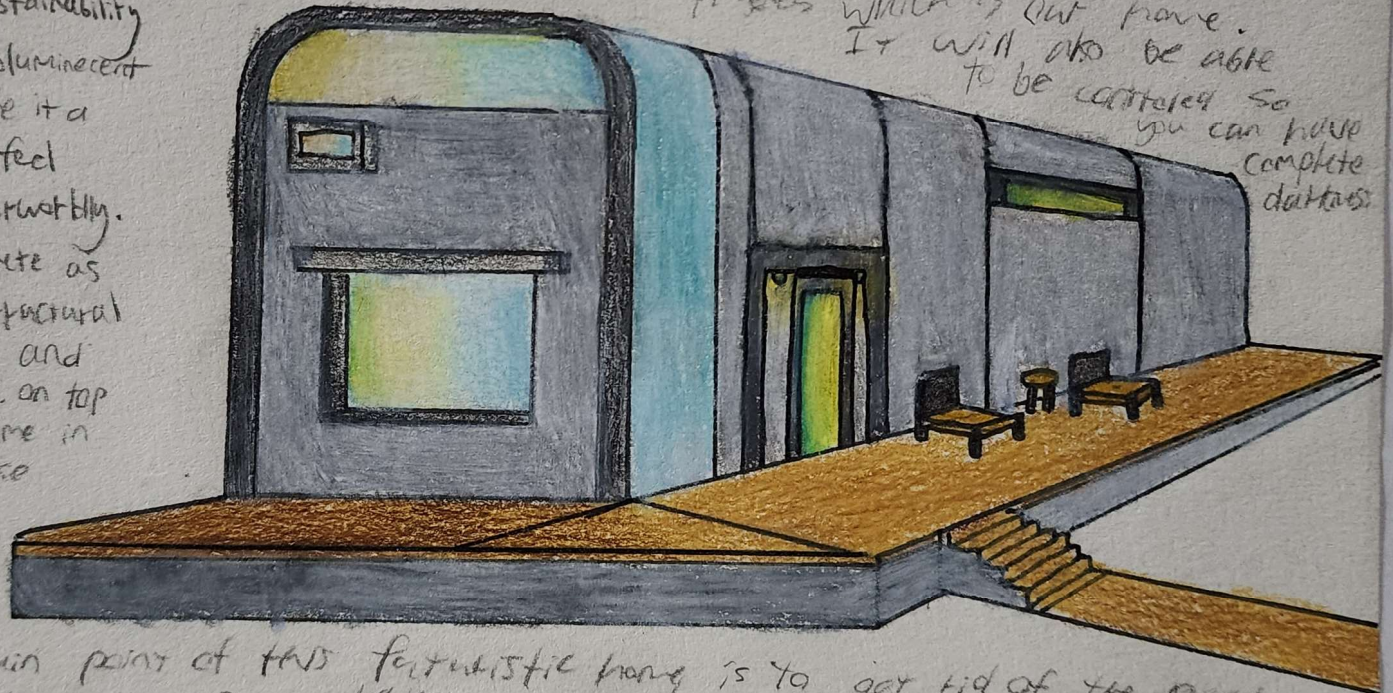

I designed a tiny home with the idea that in the future most if not all will be living small. When designing I realized that not everyone is attracted to smaller homes nor does it fit everyone's lifestyle. With this in mind I came up with the Idea that these would be homes that could be added on to and customizable to your needs. In my drawings I wanted to incorporate lots of natural light with a mid century modern feel with some futuristic glass windows that fit perfectly to the structure. Lastly tiny homes make for a great affordable home and in this case, affordable and something to be proud of when you call it home.

In My tiny home is embracing sustainability with a mix of environmentally friendly materials. It would be constructed from bio-friendly concrete, recycled glass, and responsibly sourced wood such as bamboo. These materials would minimize environmental harm but also add something special to your home that you can feel proud of. This tiny home is a testament to living consciously, proving that even in compact living, we can prioritize our planet's well-being.

A tiny home

built for sustainability
and uses bioluminescent
light to give it a
futuristic feel
almost otherworldly.
using concrete as
the main structural
component and
solar panels on top
The floors come in
to the house
which also

Makes the
house mobile

The Bioluminescent light/window
is there to bring you into a separation
of the world we live in to another
separating our problems from work
or whatever from our safe
places which is our home.
It will also be able
to be controlled so
you can have
complete
darkness