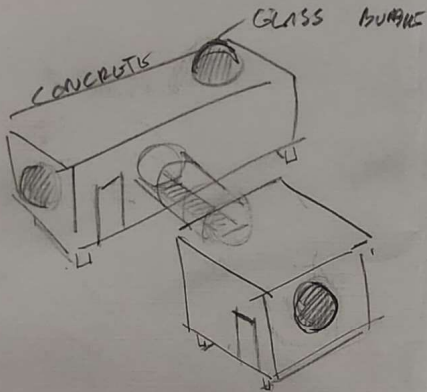

1 70's

2 POST MOD
STORM DRAIN
HOUSE

3 CONTAINER STACK

4 STAIR WAYS / HUNGER
BLEAK FUTURE

LANDSCAPE

MINIMALIST

ENTRANCE
TO SUSTAINABLE
HOMES -
BOMB SHELTER