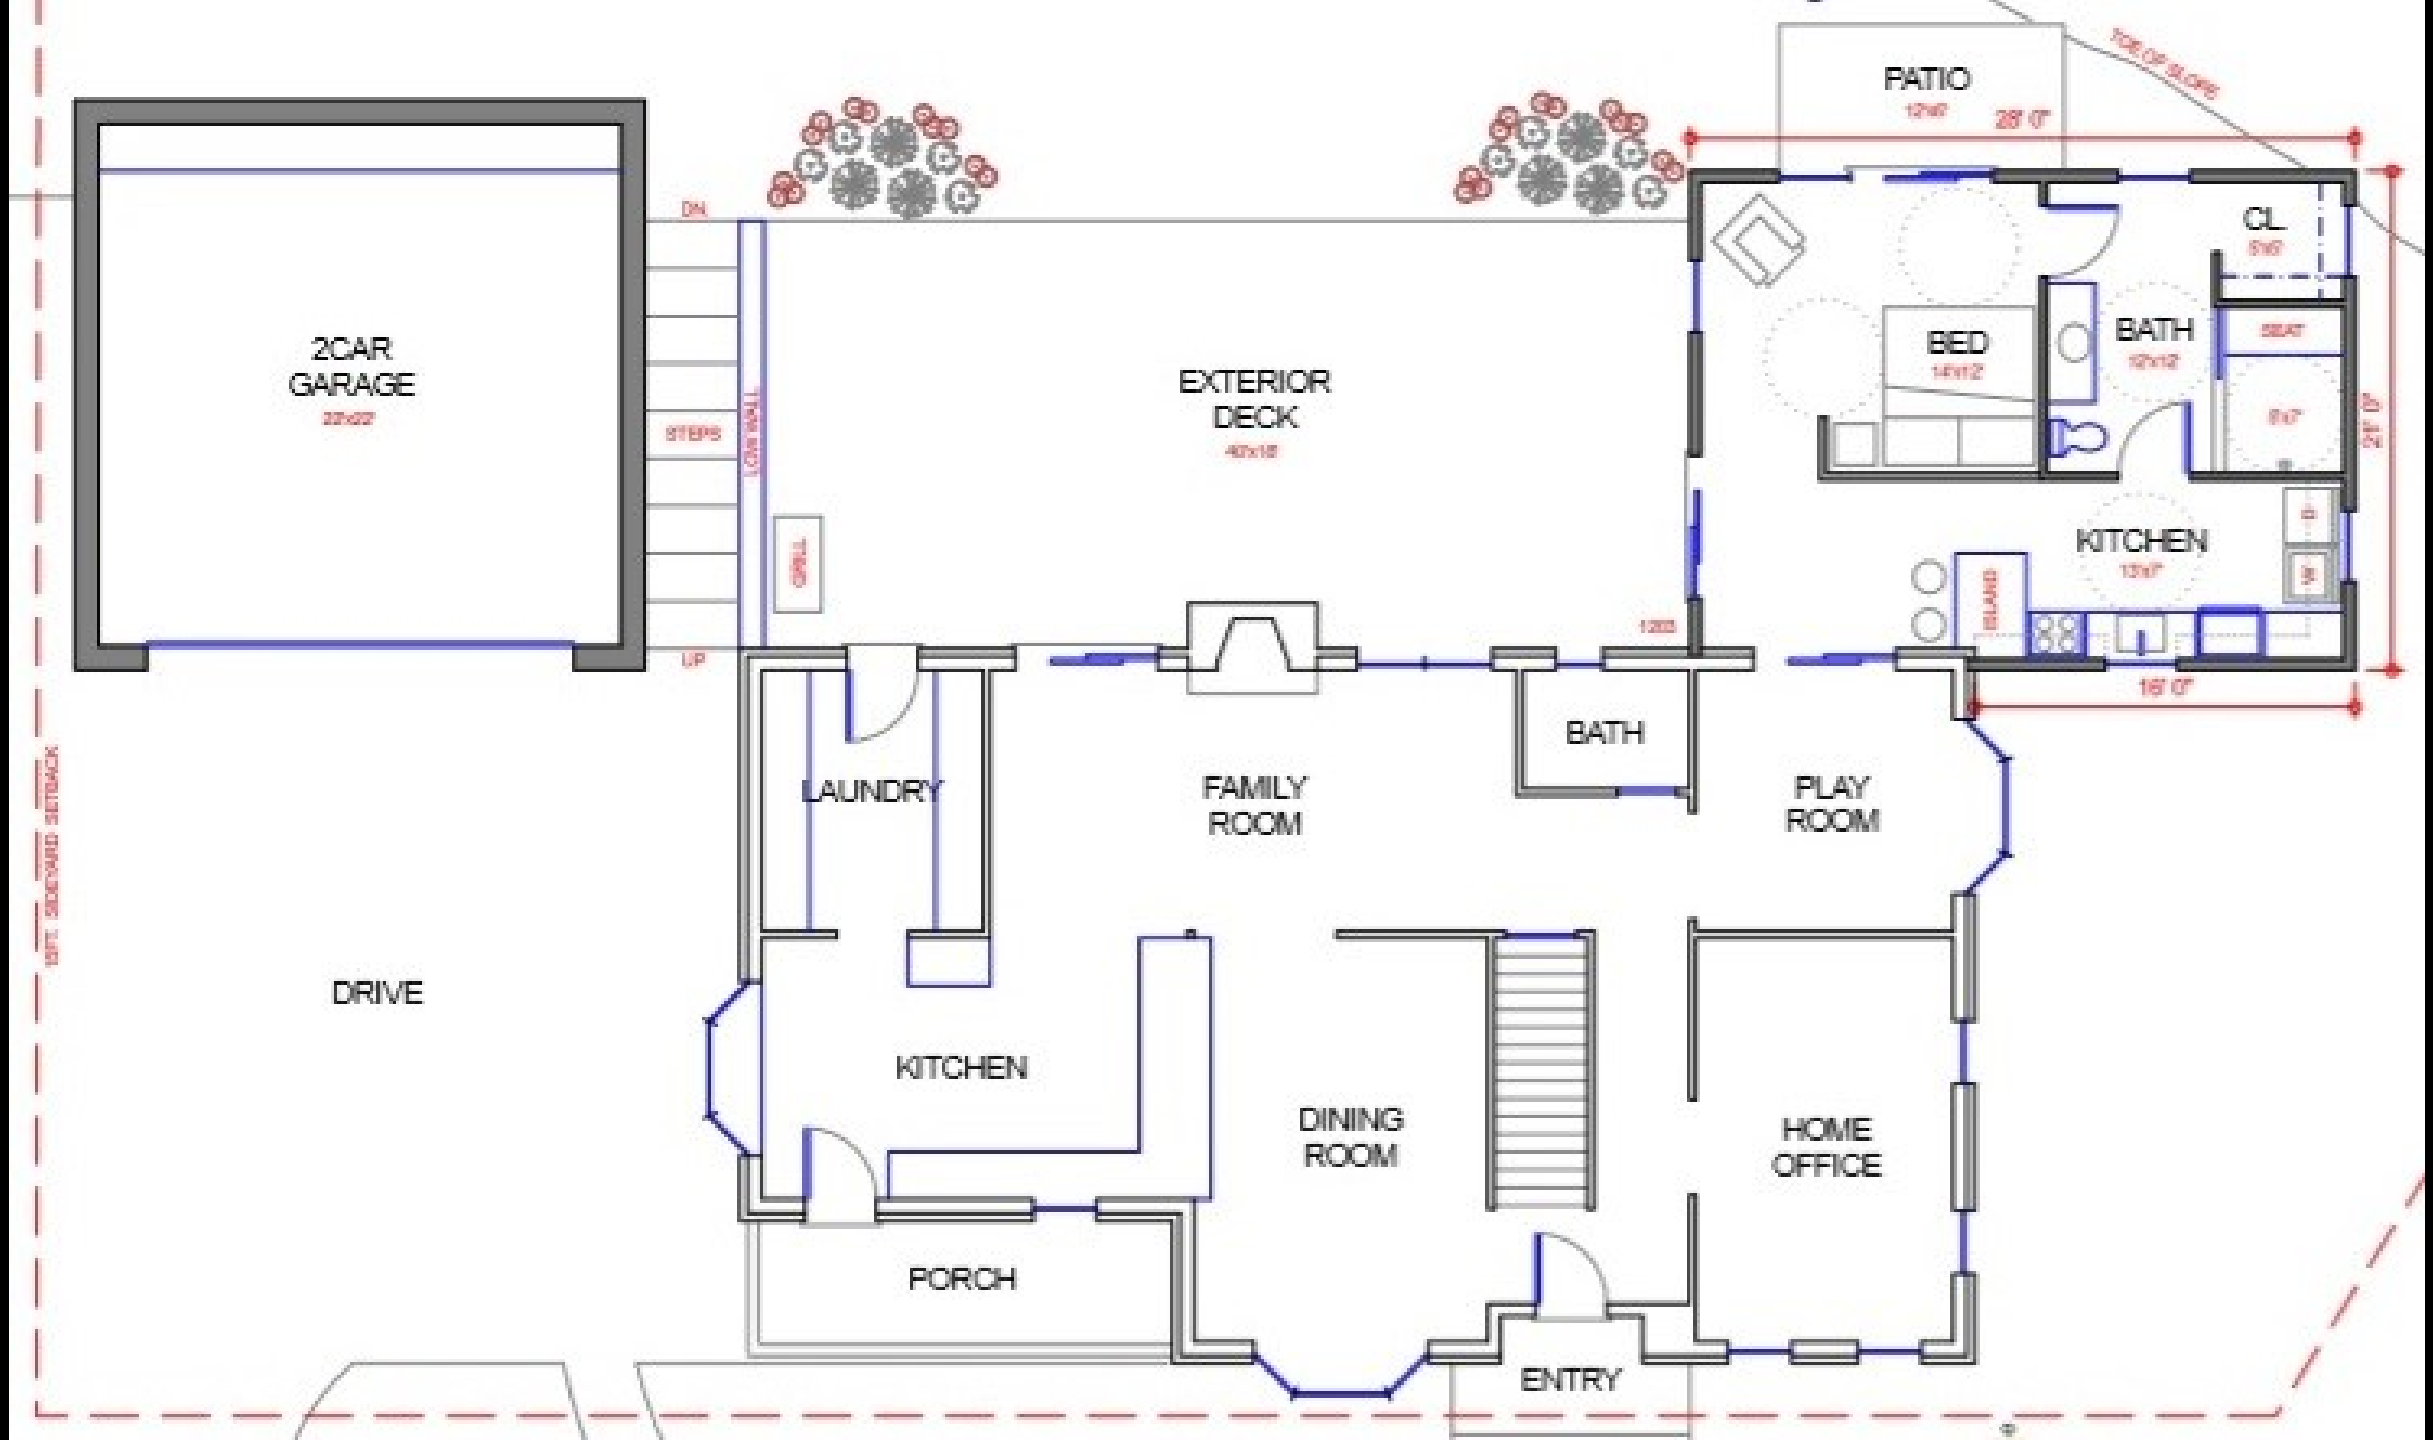

But wait, consider the job your kids or yours, and if you can't go along with the neighbors—enough.

**FRONT / NORTH ELEVATION**

Kodak 100Tmx

DATE:

ASSIGNMENT:

semi labor intensive

Hollow  
no cracking

leather  
tacks

Wet leather  
&  
Body on  
bottle jack

Labor intensive

Hollow log  
Garden  
coffee table

PLAYGROUND

TO HAPPY HOME →

DON + SANDY'S WOODS

PT. 19

EXISTING SIDE PROF

40' REAR SETBACK

15' SIDE SETBACK

NEW SIDE PROPERTY LINE

15' SIDE SETBACK

60' WIDE TURN-AROUND

**15' SIDE SETBACK**

**NEW SIDE PROPERTY LINE**

**60' WIDE TURN-AROUND**

**15' SIDE SETBACK**