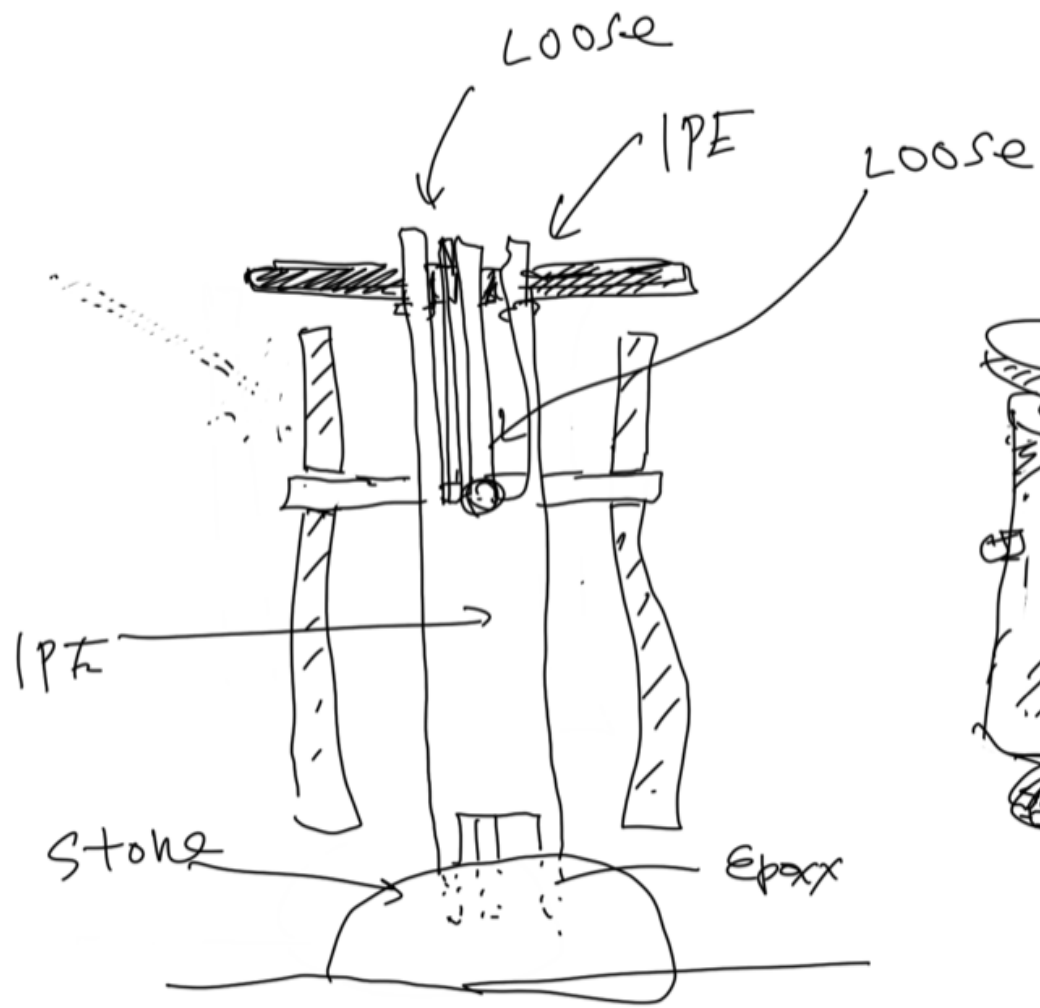

But wait, consider the job your kids or yours, and if you can't go along with the neighbors—enough.

**FRONT / NORTH ELEVATION**

Kodak 100Tmx

DATE:

ASSIGNMENT:

semi labor intensive

Hollow  
no cracking

leather  
tacks

Wet leather  
&  
Body on  
bottle jack

Labor intensive

Hollow log  
Garden  
coffee table

PLAYGROUND

TO HAPPY HOME →

DON + SANDY'S WOODS

PT. 19

EXISTING SIDE PROF

40' REAR SETBACK

15' SIDE SETBACK

NEW SIDE PROPERTY LINE

15' SIDE SETBACK

60' WIDE TURN-AROUND

**15' SIDE SETBACK**

**NEW SIDE PROPERTY LINE**

**60' WIDE TURN-AROUND**

**15' SIDE SETBACK**