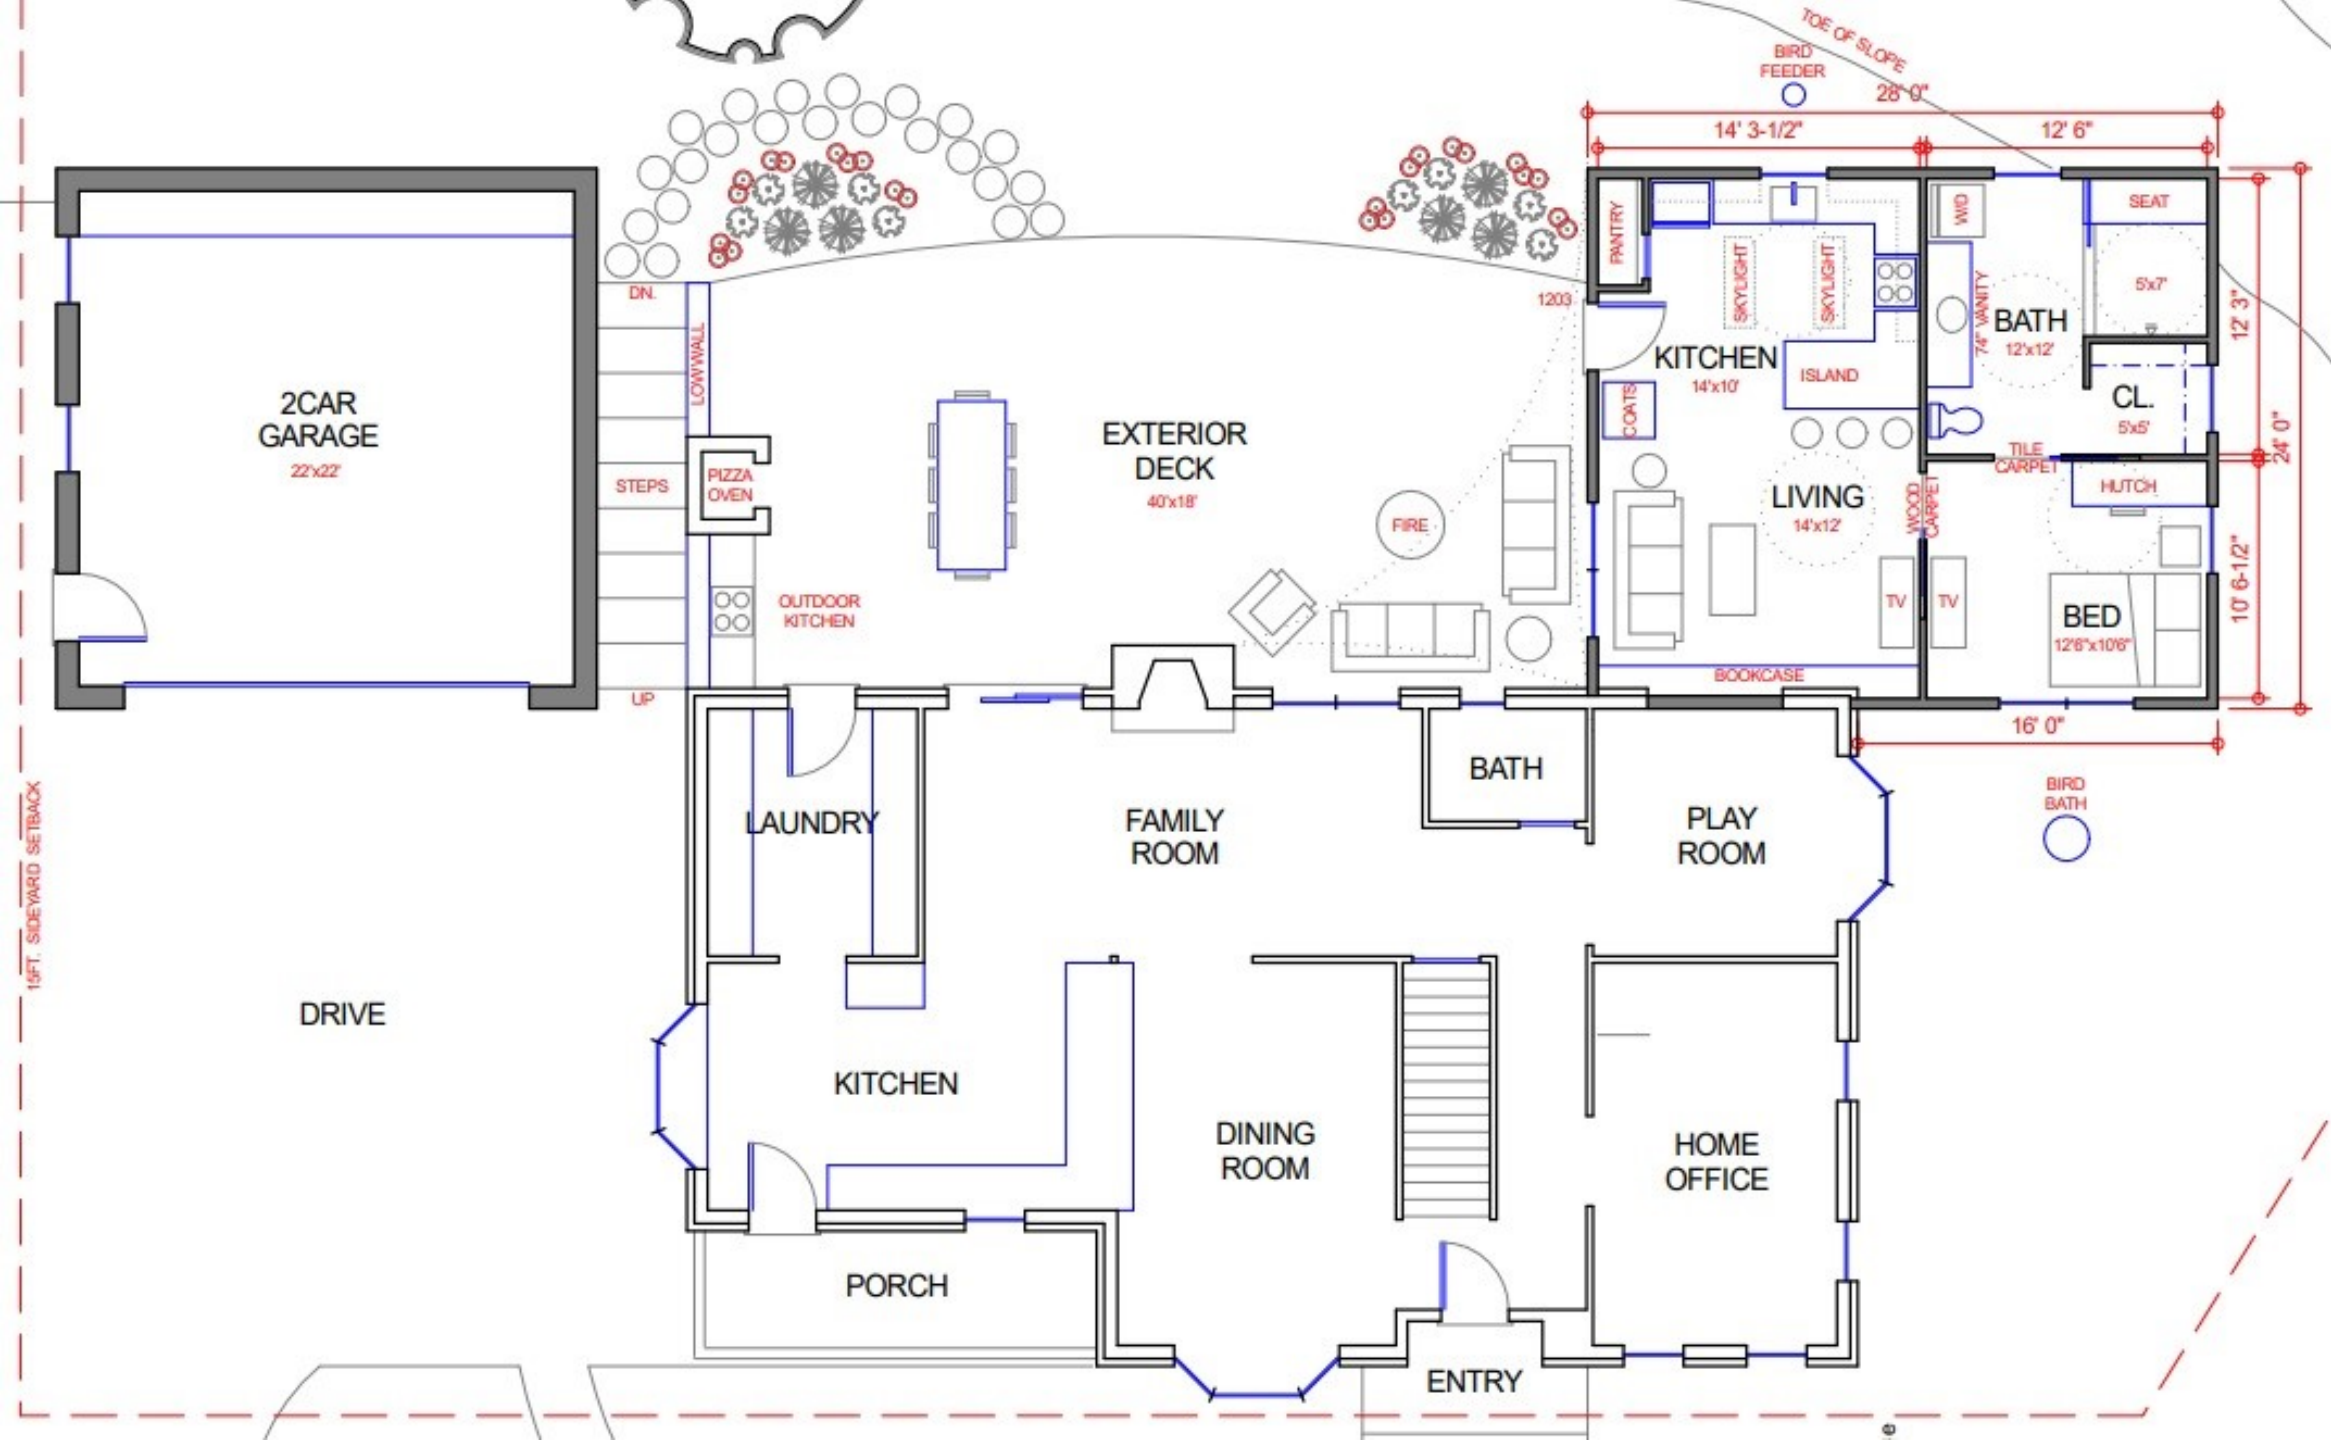

But wait, consider the job your kids or yours, and if you can't go along with the neighbors—enough.

**FRONT / NORTH ELEVATION**

Kodak 100Tmx

DATE:

ASSIGNMENT:

semi labor intensive

Hollow  
no cracking

leather  
tacks

Wet leather  
&  
Body on  
bottle jack

Labor intensive

Hollow log  
Garden  
coffee table

PLAYGROUND

TO HAPPY HOME →

DON + SANDY'S WOODS

PT. 19

EXISTING SIDE PROF

40' REAR SETBACK

15' SIDE SETBACK

NEW SIDE PROPERTY LINE

15' SIDE SETBACK

60' WIDE TURN-AROUND

**15' SIDE SETBACK**

**NEW SIDE PROPERTY LINE**

**60' WIDE TURN-AROUND**

**15' SIDE SETBACK**