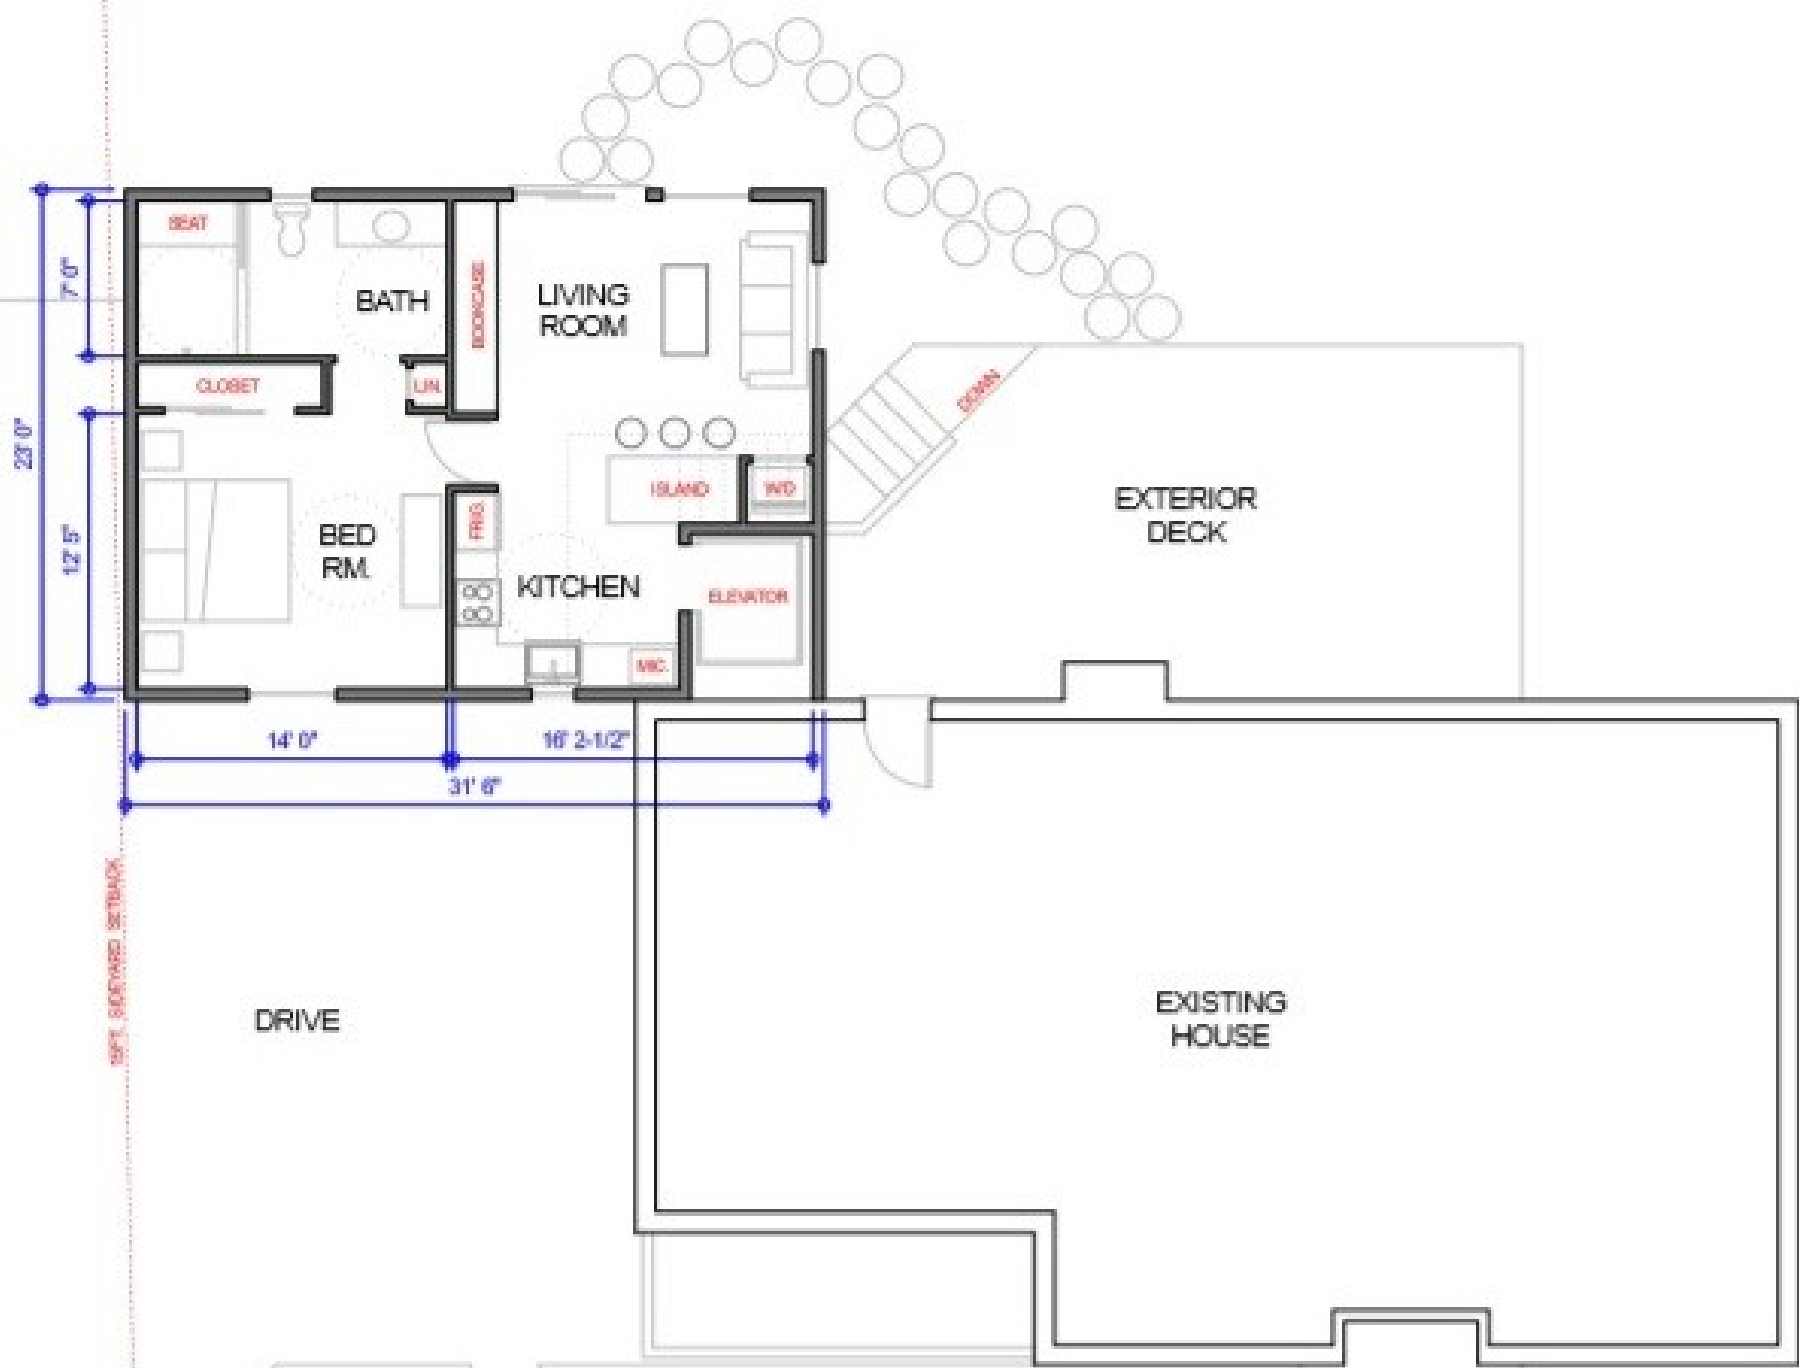

Oh, so we live in a middle-class, city in the southwest, but a middle-class for whom? You'd expect it to be white, it's popular you know, and pretty to behold, your doberman dog, but will it be fast enough to catch a thief?

But wait, consider the job your kids or yours, and if you can't go along with the neighbors—enough.