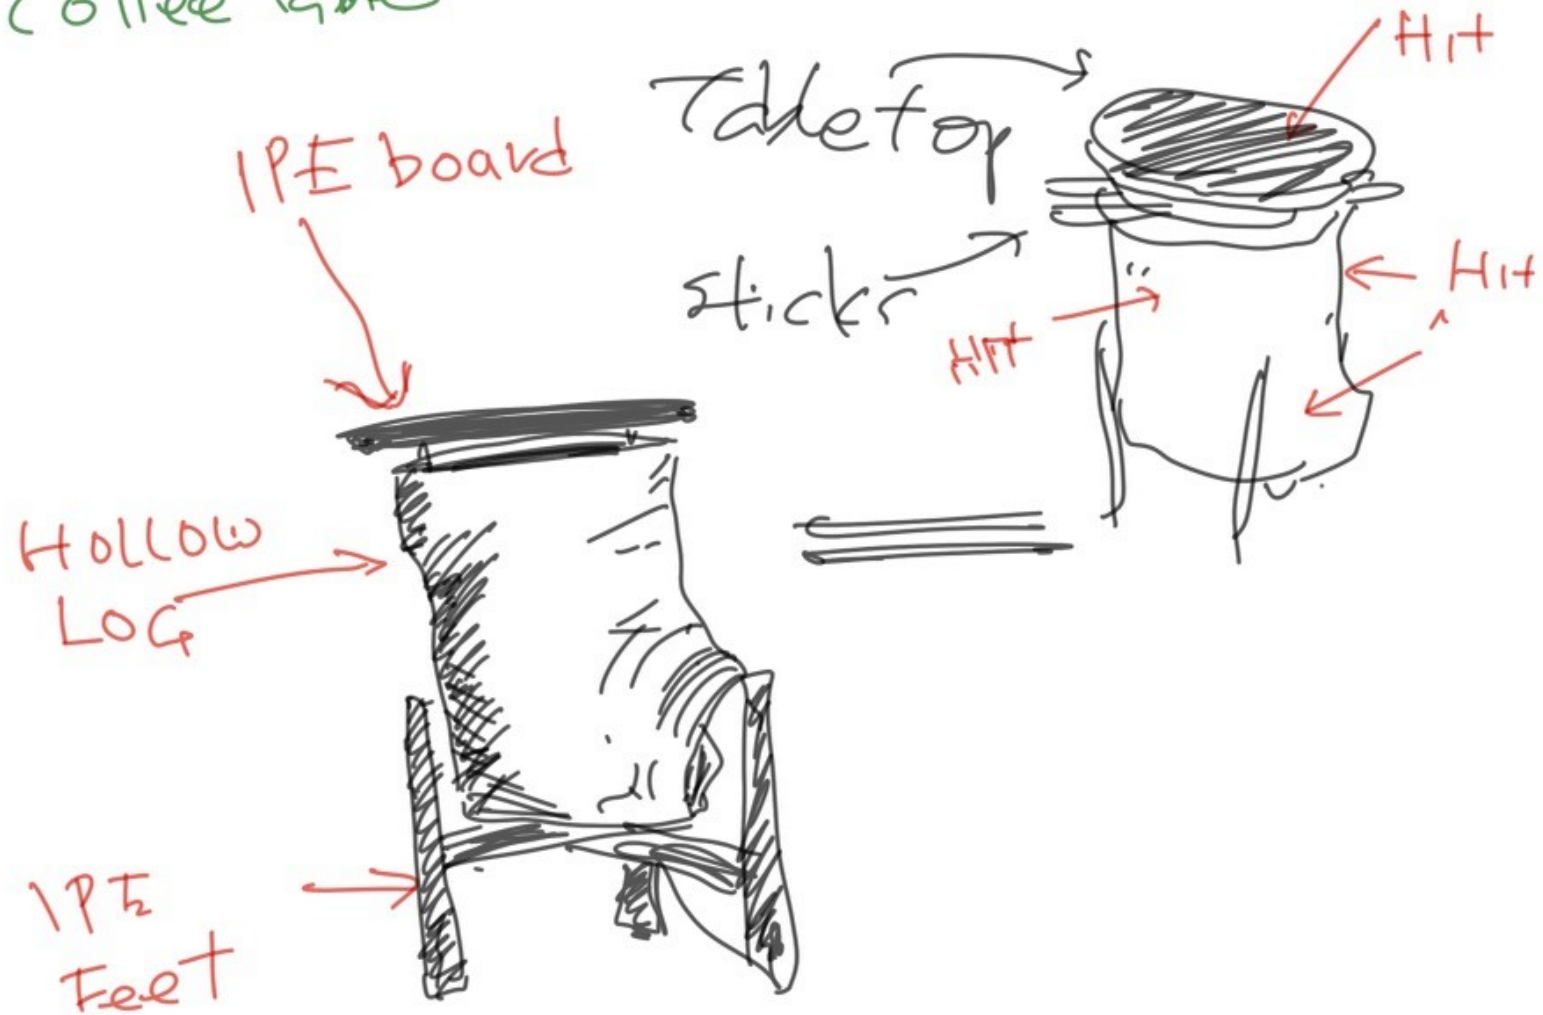

But wait, consider the job your kids or yours, and if you can't go along with the neighbors—enough.

**FRONT / NORTH ELEVATION**

Kodak 100Tmx

DATE:

ASSIGNMENT:

semi labor intensive

Hollow  
no cracking

leather  
tacks

Wet leather  
&  
Body on  
bottle jack

Labor intensive

Hollow log  
Garden  
coffee table

PLAYGROUND

TO HAPPY HOME →

DON + SANDY'S WOODS

PT. 19

EXISTING SIDE PROF

40' REAR SETBACK

15' SIDE SETBACK

NEW SIDE PROPERTY LINE

15' SIDE SETBACK

60' WIDE TURN-AROUND

**15' SIDE SETBACK**

**NEW SIDE PROPERTY LINE**

**60' WIDE TURN-AROUND**

**15' SIDE SETBACK**