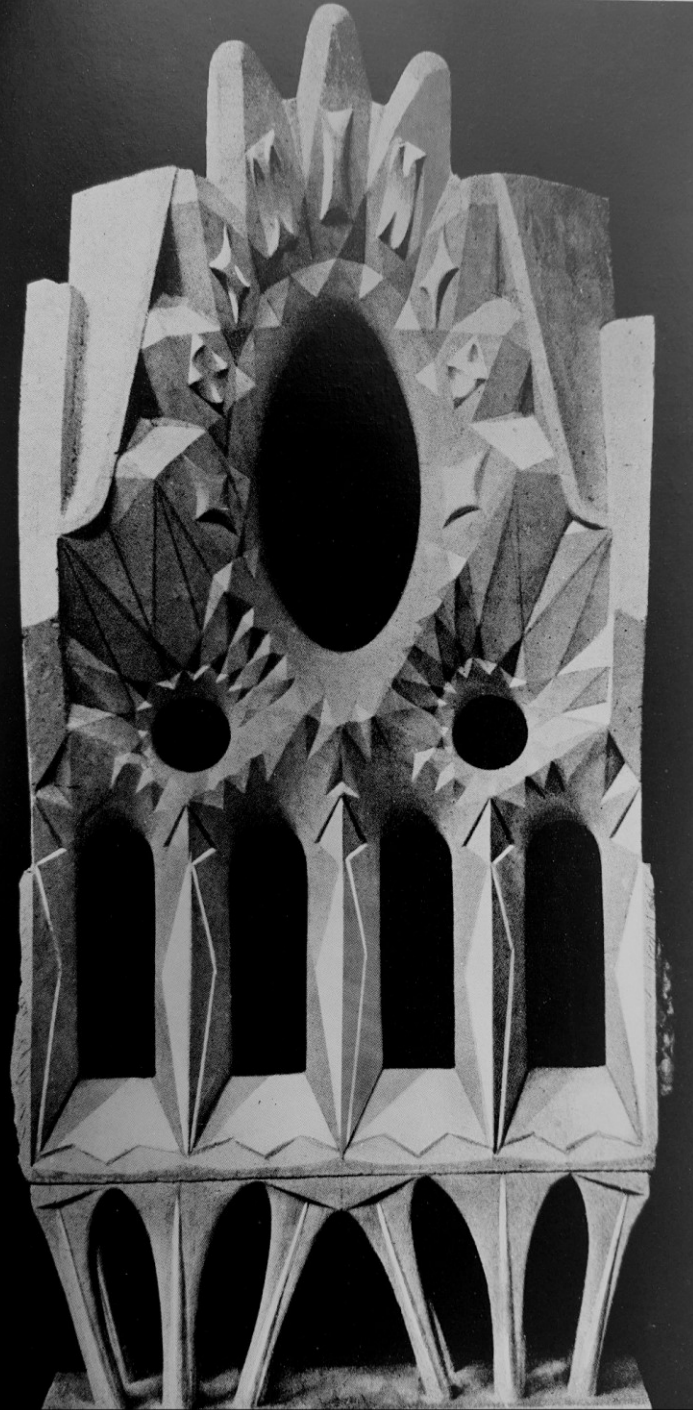

The Architecture of Antoni Gaudí

Lecture 5: Illuminated Space (2020.07.27)

Osher Lifelong Learning Institute
Carnegie Mellon University
Matthew Schlueb, Instructor

RADIX
JESSE

Noel Morera Photography