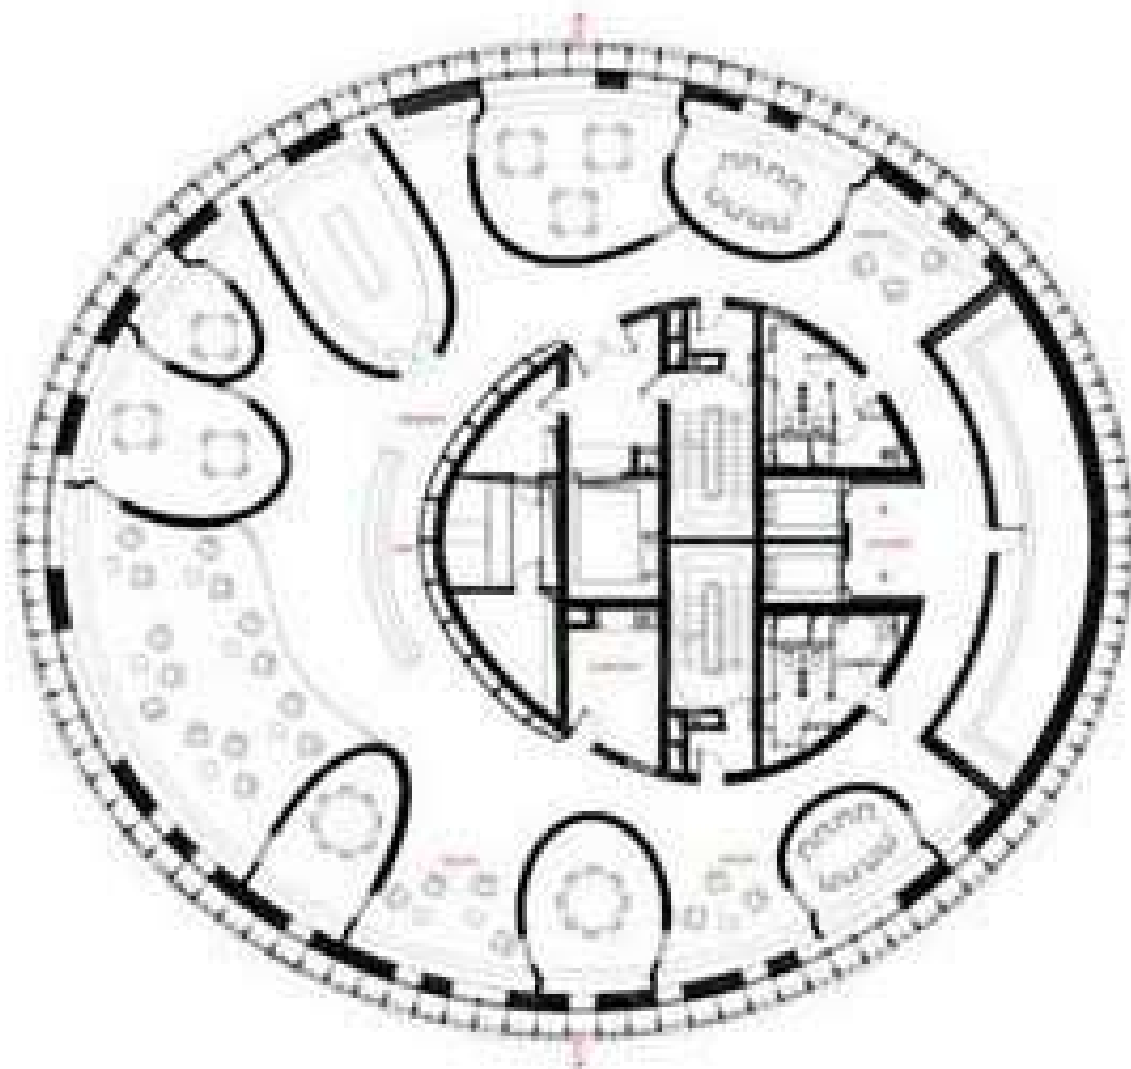

100

100

100

100  
100

Welcome to Randland

WILLKOMMEN  
TITULE!  
BEM  
VINDO  
Renvinguts  
ENTER AT  
YOUR OWN

SPEED LIMIT 25

Rainy Lane  
Your Support